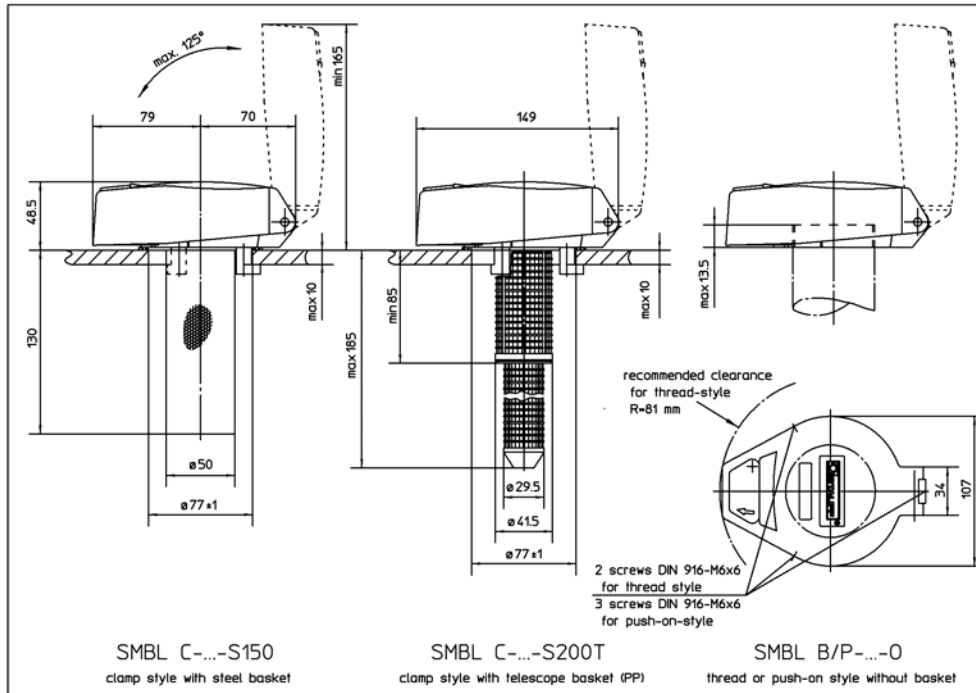

## Specifications

available in clamping style, push-on style, and screwed for pipe mounting style  
 lockable and supplied with two keys  
 temperature range -30°C - +100°C  
 body material die-cast zinc, blue chromated  
 basket material zinc-plated steel or polypropylene  
 seals NBR, others available on request  
 air filter insert 10µm foam (PUR), 40µm foam (PUR) on request