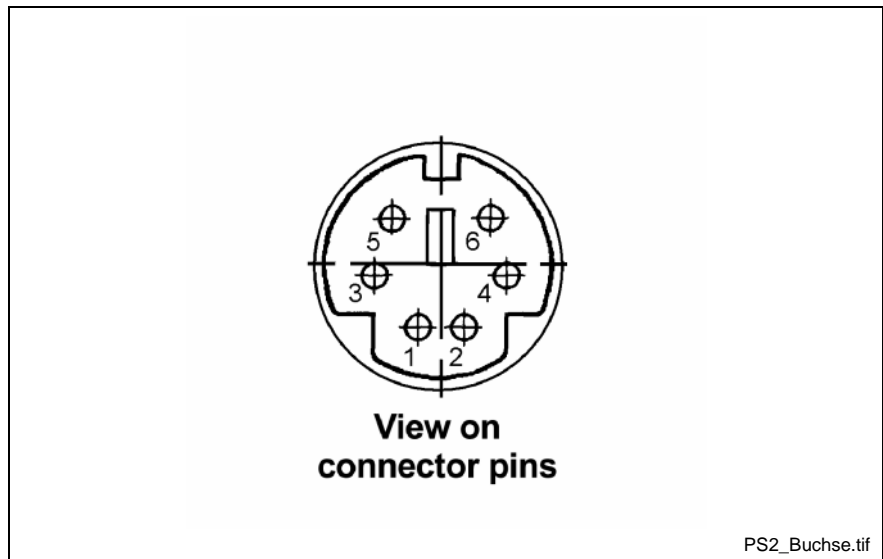

The integrated mouse pointer is used for navigating on the BTV20 screen. The round pad in the center moves the mouse pointer. The mouse buttons are located to the right and the left of the pad.

4 Connections

4.1 Connector Pin Assignments

The keyboard connector is a DIN PS/2 connector with combined assignments of the keyboard and the mouse signals.

Figure 4-1: Miniature DIN / PS/2 keyboard connector

The keyboard connector has the following pin assignments:

Pin no.	Description
1	Keyboard data
2	Mouse data
3	GND
4	VCC + 5 V
5	Keyboard clock
6	Mouse clock

Figure 4-2: Connector pin assignments of the PCK3 keyboard connector

4.2 Connection at the BTV20 Unit

Figure 4-3: Connection at the BTV20 unit