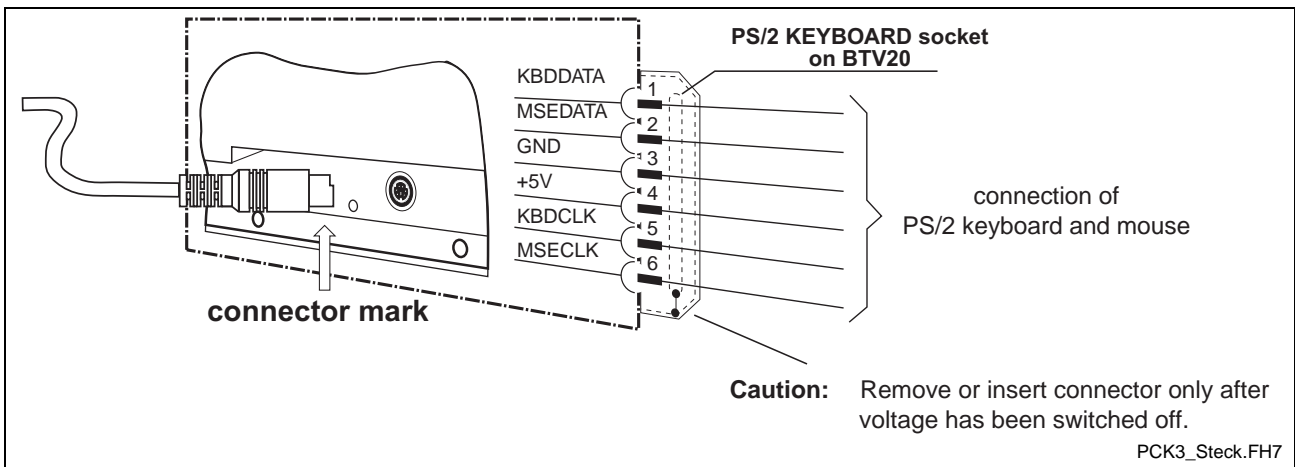

Pin no.	Description
1	Keyboard data
2	Mouse data
3	GND
4	VCC + 5 V
5	Keyboard clock
6	Mouse clock

Figure 4-2: Connector pin assignments of the PCK3 keyboard connector

4.2 Connection at the BTV20 Unit

Figure 4-3: Connection at the BTV20 unit