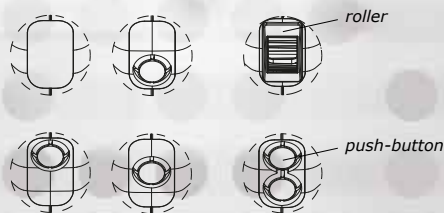

The new S+ handle has been developed by Walvoil to combine the requirements of ergonomics and real compact design, ensuring high level of comfort for operator.

The symmetric design makes it suitable for both right and left hand applications. Up to 3 control devices (roller, push buttons) on the operator side. As option, in the front side it is possible to fit one vertical roller or up to 2 push-buttons.

Configuration example

For further configurations, please contact our Sales Department.

- Nylon structure PA6
- Compact and ergonomic design
- Operator side options:
 - without control devices
 - 1 roller (horizontal or vertical)
 - 1 roller and 1 push-button
 - 3 push-buttons
- Front side options:
 - without control devices
 - 1 roller (vertical)
 - 1 push-button
 - 2 push-buttons

Front side configuration

Plate configuration example

D1WWCH03E - 1st edition September 2021