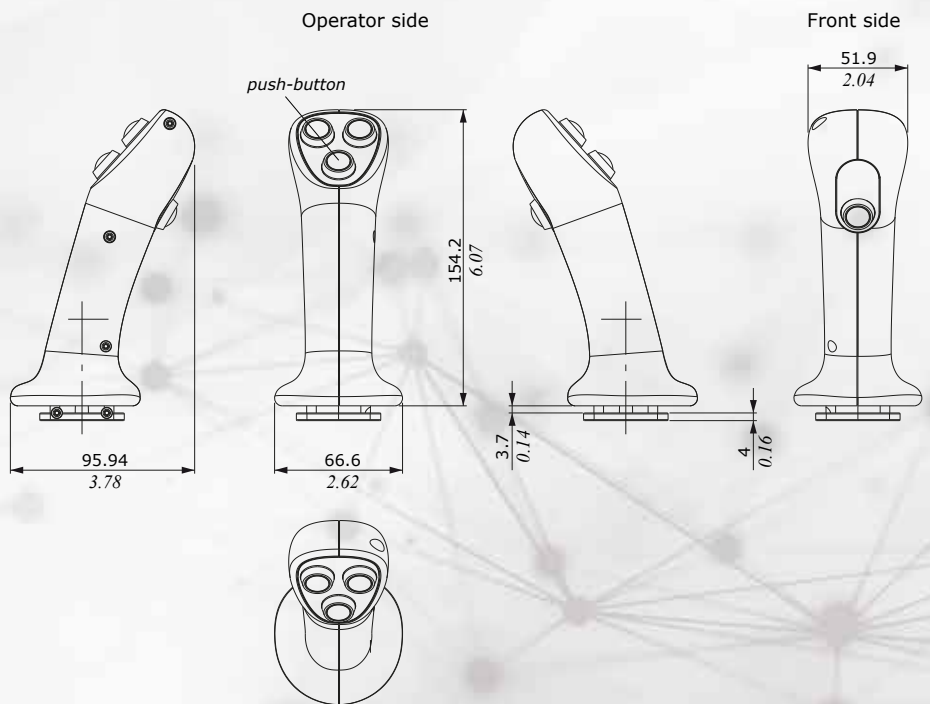

The new S+ handle has been developed by Walvoil to combine the requirements of ergonomics and real compact design, ensuring high level of comfort for operator.

The symmetric design makes it suitable for both right and left hand applications. Up to 3 control devices (roller, push buttons) on the operator side. As option, in the front side it is possible to fit one vertical roller or up to 2 push-buttons.

Configuration example

For further configurations, please contact our Sales Department.

- Nylon structure PA6
- Compact and ergonomic design
- Operator side options:
 - without control devices
 - 1 roller (horizontal or vertical)
 - 1 roller and 1 push-button
 - 3 push-buttons
- Front side options:
 - without control devices
 - 1 roller (vertical)
 - 1 push-button
 - 2 push-buttons

Front side configuration

Plate configuration example

D1WWCH03E - 1st edition September 2021