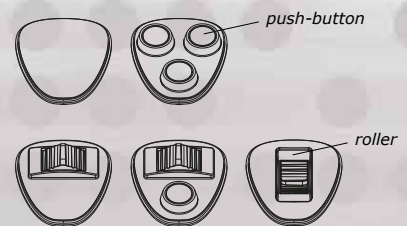

The new S+ handle has been developed by Walvoil to combine the requirements of ergonomics and real compact design, ensuring high level of comfort for operator.

The symmetric design makes it suitable for both right and left hand applications. Up to 3 control devices (roller, push buttons) on the operator side. As option, in the front side it is possible to fit one vertical roller or up to 2 push-buttons.

Configuration example

For further configurations, please contact our Sales Department.

- Nylon structure PA6
- Compact and ergonomic design
- Operator side options:
 - without control devices
 - 1 roller (horizontal or vertical)
 - 1 roller and 1 push-button
 - 3 push-buttons
- Front side options:
 - without control devices
 - 1 roller (vertical)
 - 1 push-button
 - 2 push-buttons

Front side configuration

Plate configuration example

D1WWCH03E - 1st edition September 2021