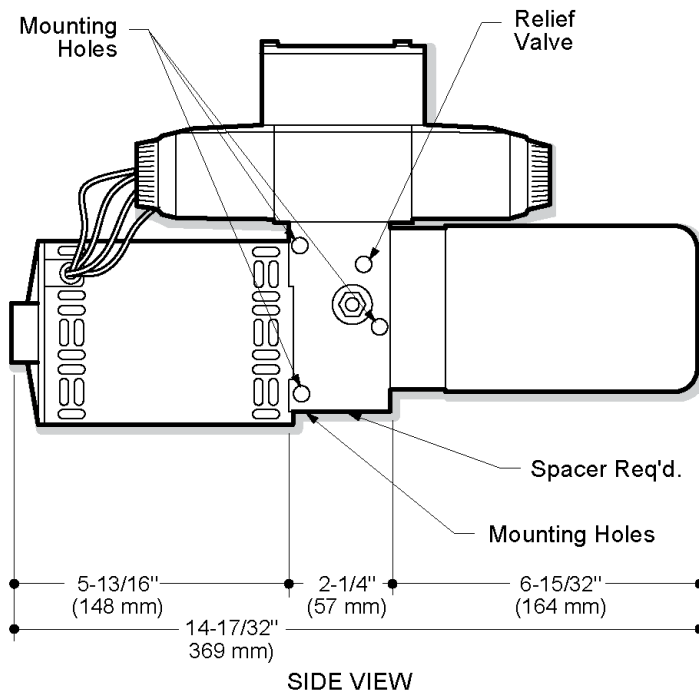

3.18 Model M-4253 (Formerly M-453)

Description

- Pump / Motor / Reservoir / Unit
- 4-Way/3-Position DO3 Solenoid Valve
- 7/16-20 SAE O-Ring Outlet
- Horizontal Mounting Standard
- Vertical Mounting (Motor Up) Optional

Schematic

How to Order Your M-4253 Mini System

Comprehensive information may be found on the page referenced below each selection category.

Pump	Motor	Reservoir	Mounting Position	Accessories
Ref. Page 9	Ref. Page 10	Ref. Page 16		Ref. Page 20