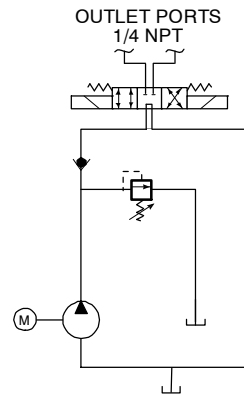

3.18 Model M-4253 (Formerly M-453)

Description

- Pump / Motor / Reservoir / Unit
- 4-Way/3-Position DO3 Solenoid Valve
- 7/16-20 SAE O-Ring Outlet
- Horizontal Mounting Standard
- Vertical Mounting (Motor Up) Optional

Schematic

How to Order Your M-4253 Mini System

Comprehensive information may be found on the page referenced below each selection category.

Pump	Motor	Reservoir	Mounting Position	Accessories
Ref. Page 9	Ref. Page 10	Ref. Page 16		Ref. Page 20