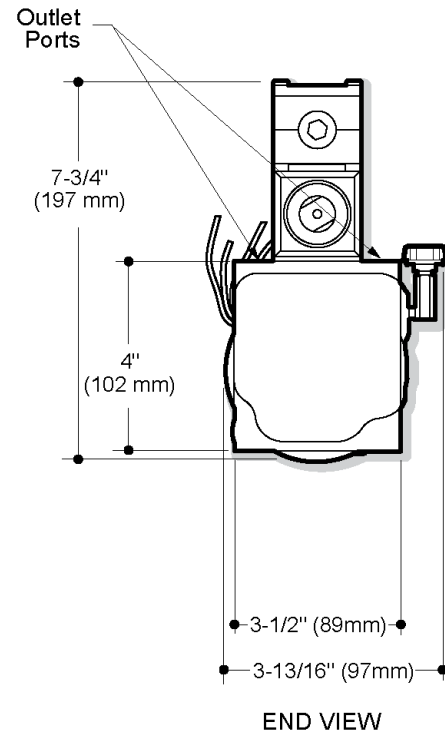

3.18 Model M-4253 (Formerly M-453)

Description

- Pump / Motor / Reservoir / Unit
- 4-Way/3-Position DO3 Solenoid Valve
- 7/16-20 SAE O-Ring Outlet
- Horizontal Mounting Standard
- Vertical Mounting (Motor Up) Optional

Schematic

How to Order Your M-4253 Mini System

Comprehensive information may be found on the page referenced below each selection category.

Pump	Motor	Reservoir	Mounting Position	Accessories
Ref. Page 9	Ref. Page 10	Ref. Page 16		Ref. Page 20